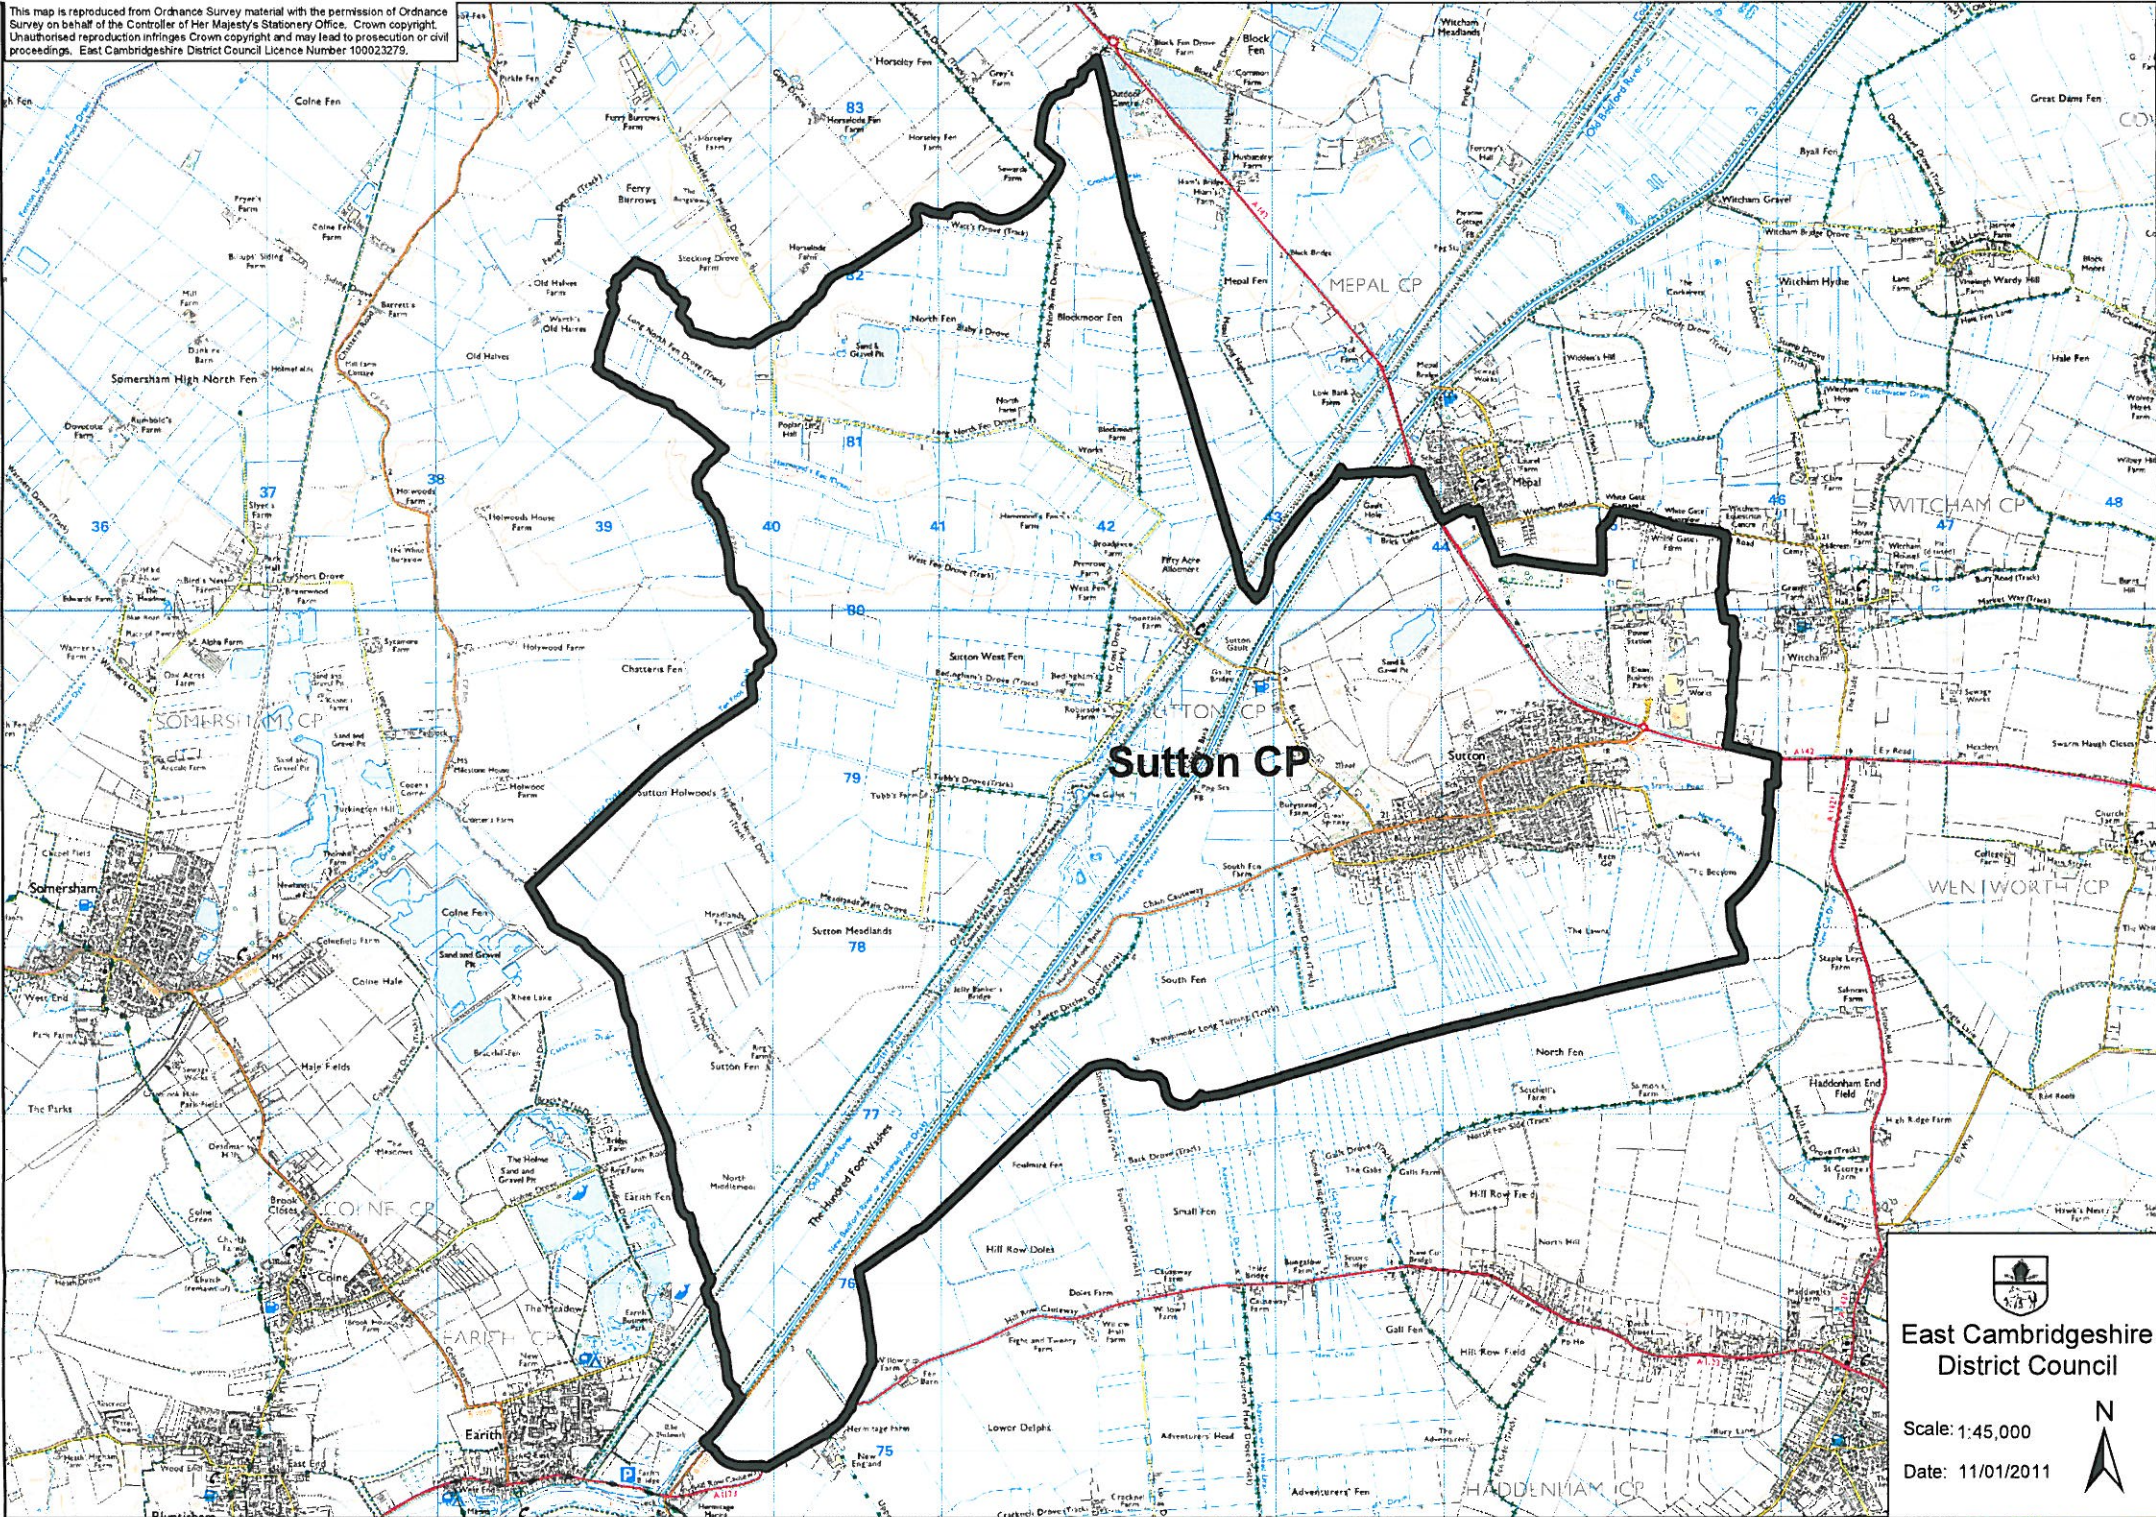

East Cambridgeshire
District Council

Scale: 1:45,000

Date: 11/01/2011